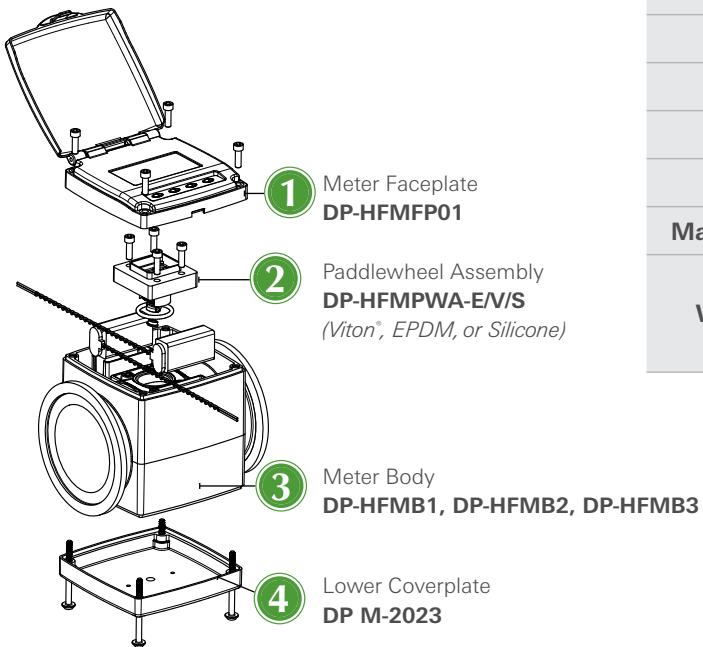

## 1", 2" AND 3" HIGH-FLOW METER

- Intuitive menu-driven backlit display
- Impact resistant Lexan™ faceplate
- 100% Moisture-sealed circuitry
- Multiple plumbing options
- Includes a 2-year Warranty & Maintenance Program

### Special Features

- Easily serviced
- Extended battery life with use of (2) 9V batteries
- Fluid flow initiates measurement
- Versatile plumbing configurations
- Displays batch and total volume
- Gallons / Liters flow rate measurement

1" High-Flow Meter

Moisture sealed circuitry.

### SPECIFICATIONS

Nominal Size	1"	2"	3"
Connection	M100 Flange	M220 Flange	M300 Flange
Model	Dura HFM 1	Dura HFM 2	Dura HFM 3
Batteries	(2) 9 Volt	(2) 9 Volt	(2) 9 Volt
Accuracy	+ / - 0.5%	+ / - 0.5%	+ / - 0.5%
Backlit Display	Yes	Yes	Yes
GPM	10-100	40 - 300	80 - 700
Maximum Pressure	150 PSI	150 PSI	150 PSI
Wetted Materials	GF Polypropylene, Viton®, EPDM or Silicone seal, Sapphire	GF Polypropylene, Viton®, EPDM or Silicone seal, Sapphire	GF Polypropylene, Viton®, EPDM or Silicone seal, Sapphire